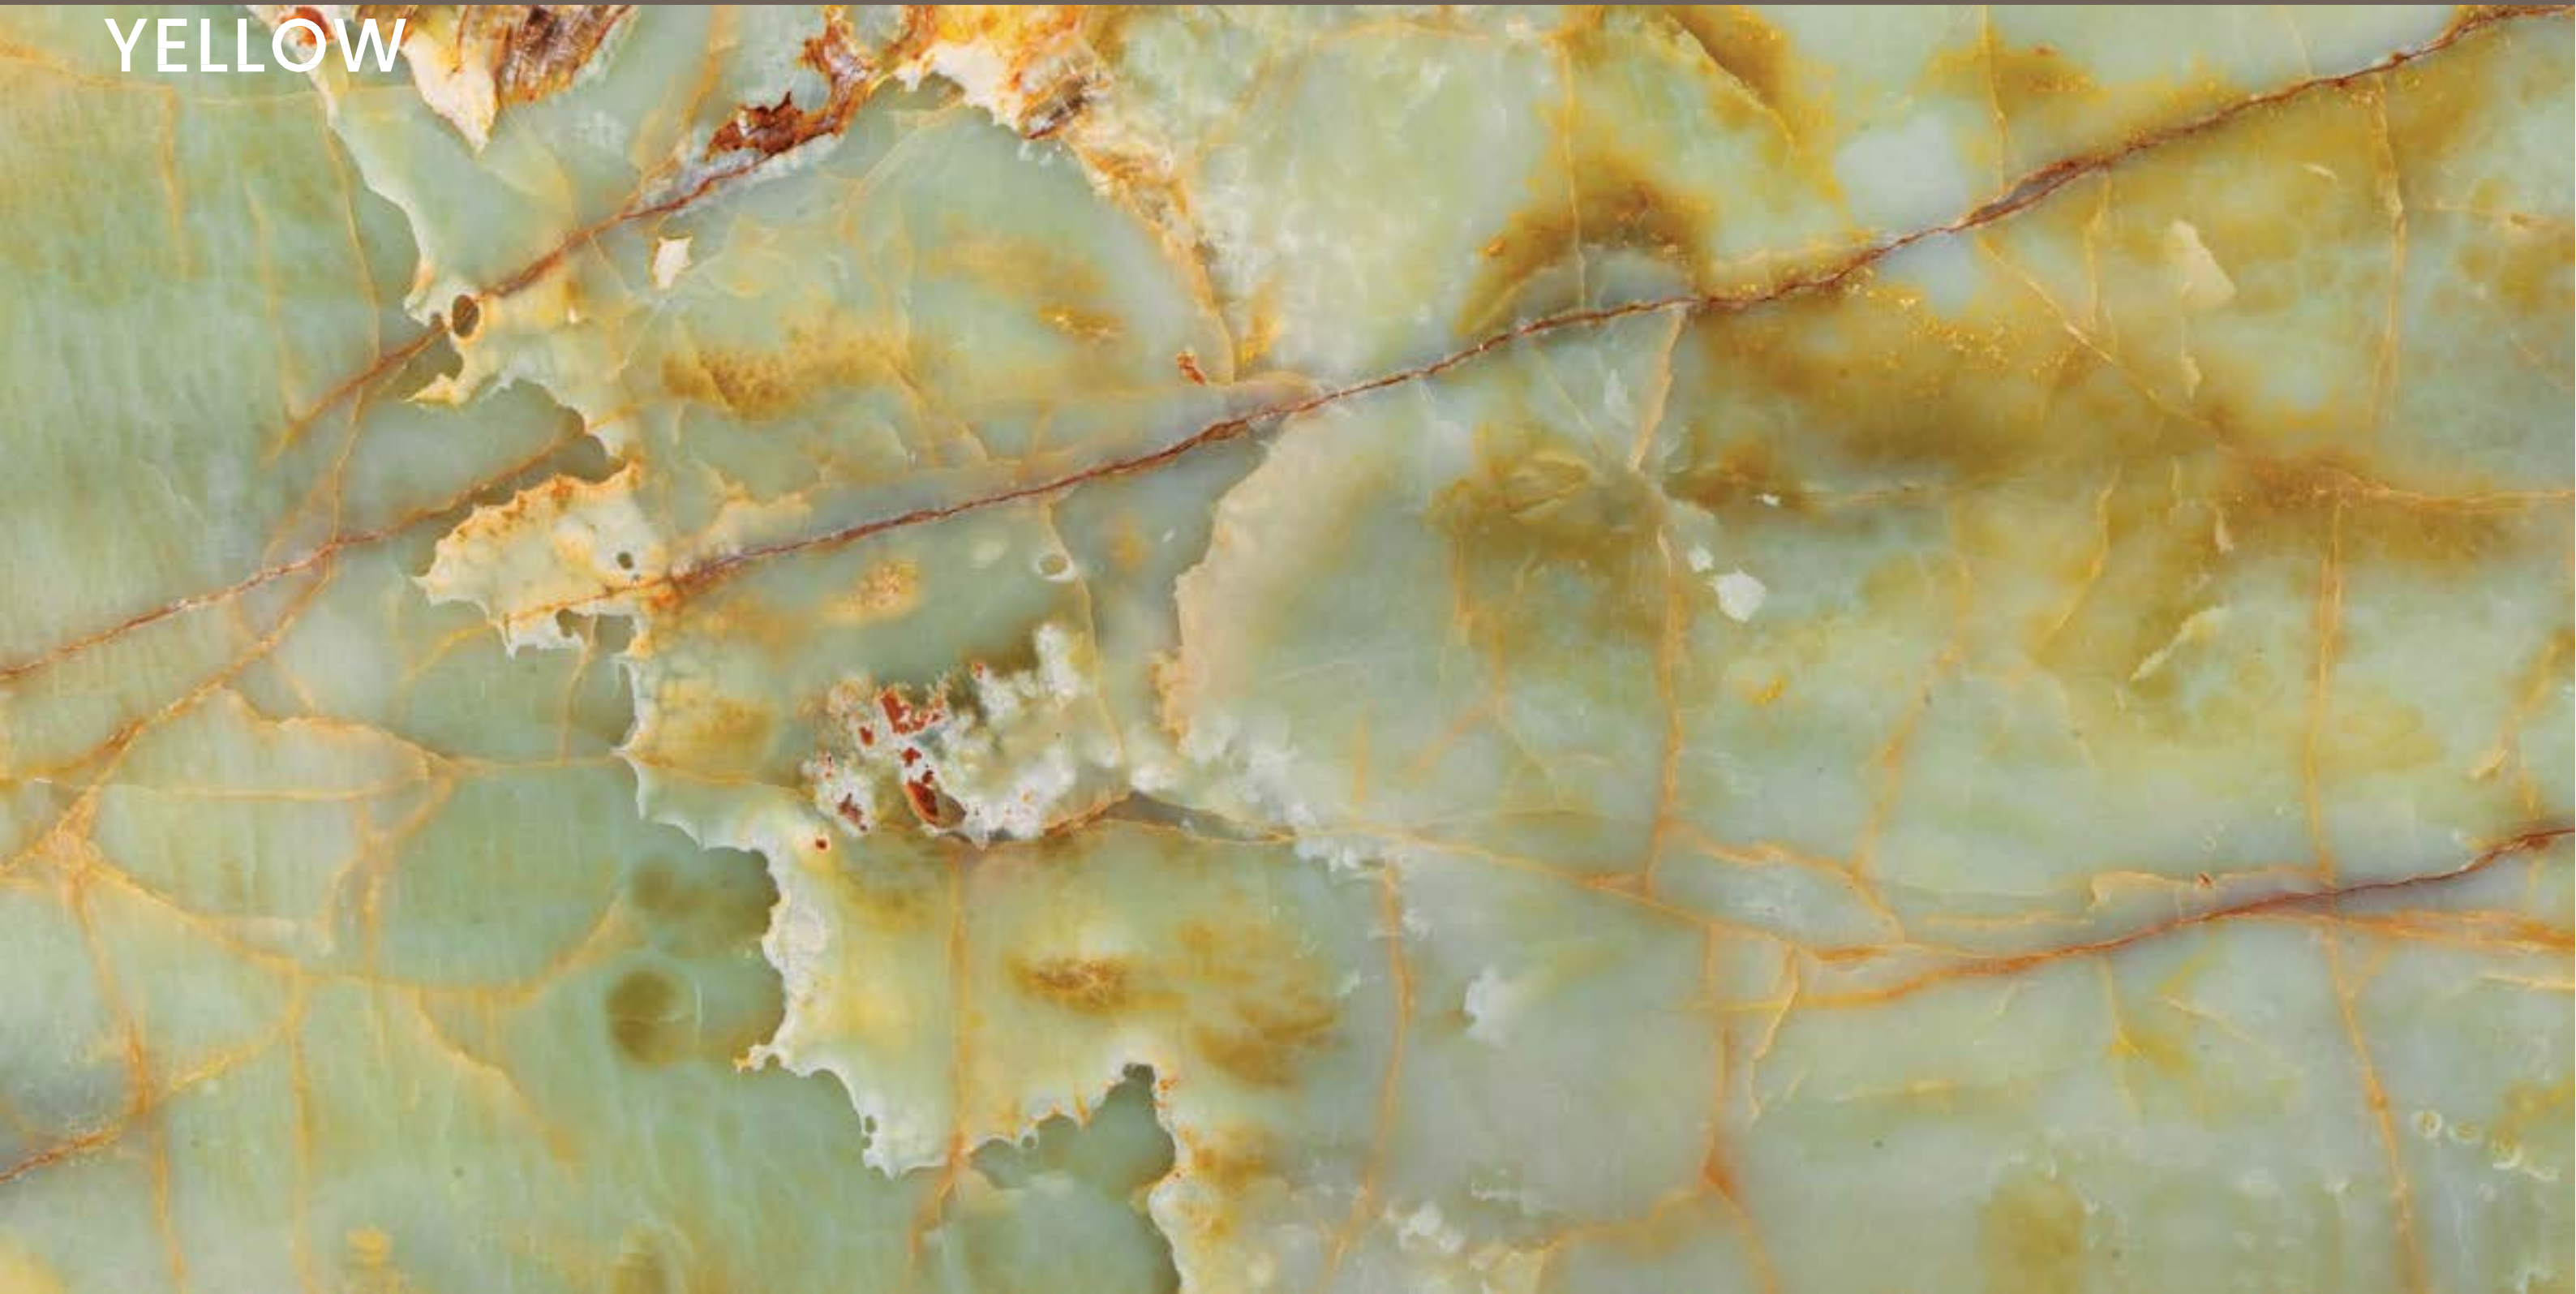

Random
04

JAZZ 5031 AQUA

JAZZ 5031
WHITE

JAZZ 5031 WHITE

SIZE
600x
1200MM

Series
HIGH GLOSSY

Random
04

JAZZ 5031
YELLOW