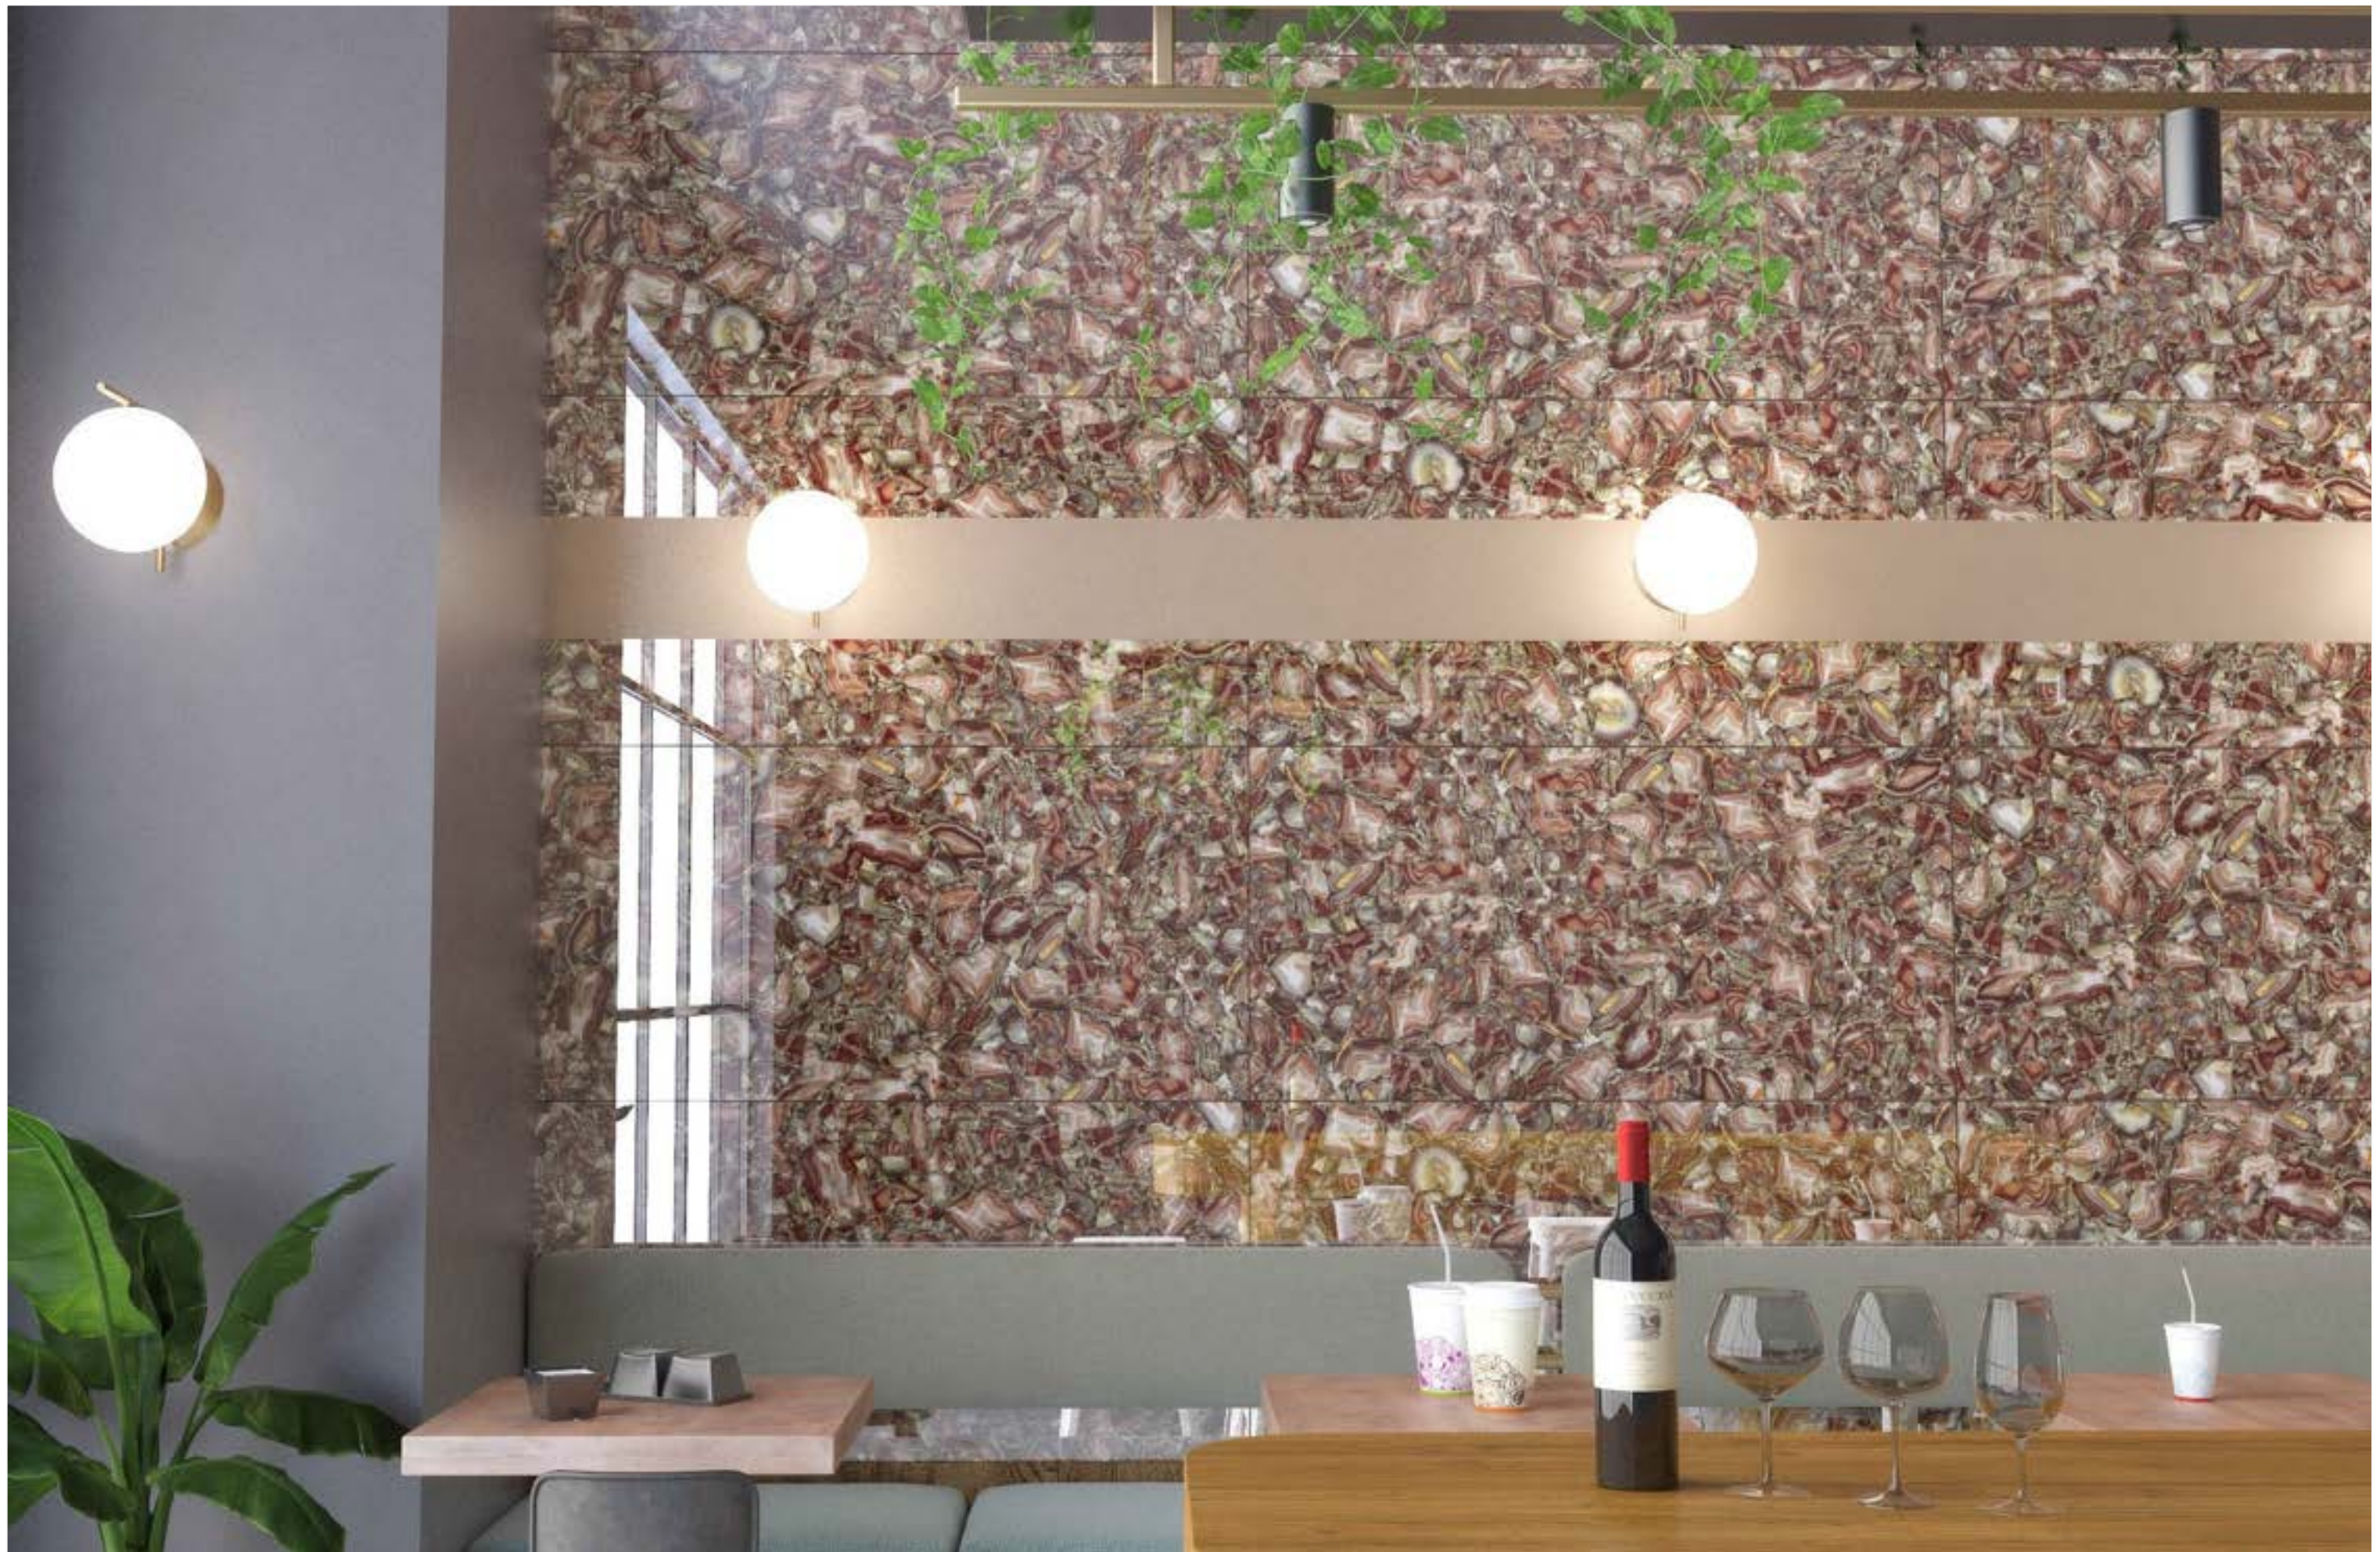

JAZZ 5033 RED